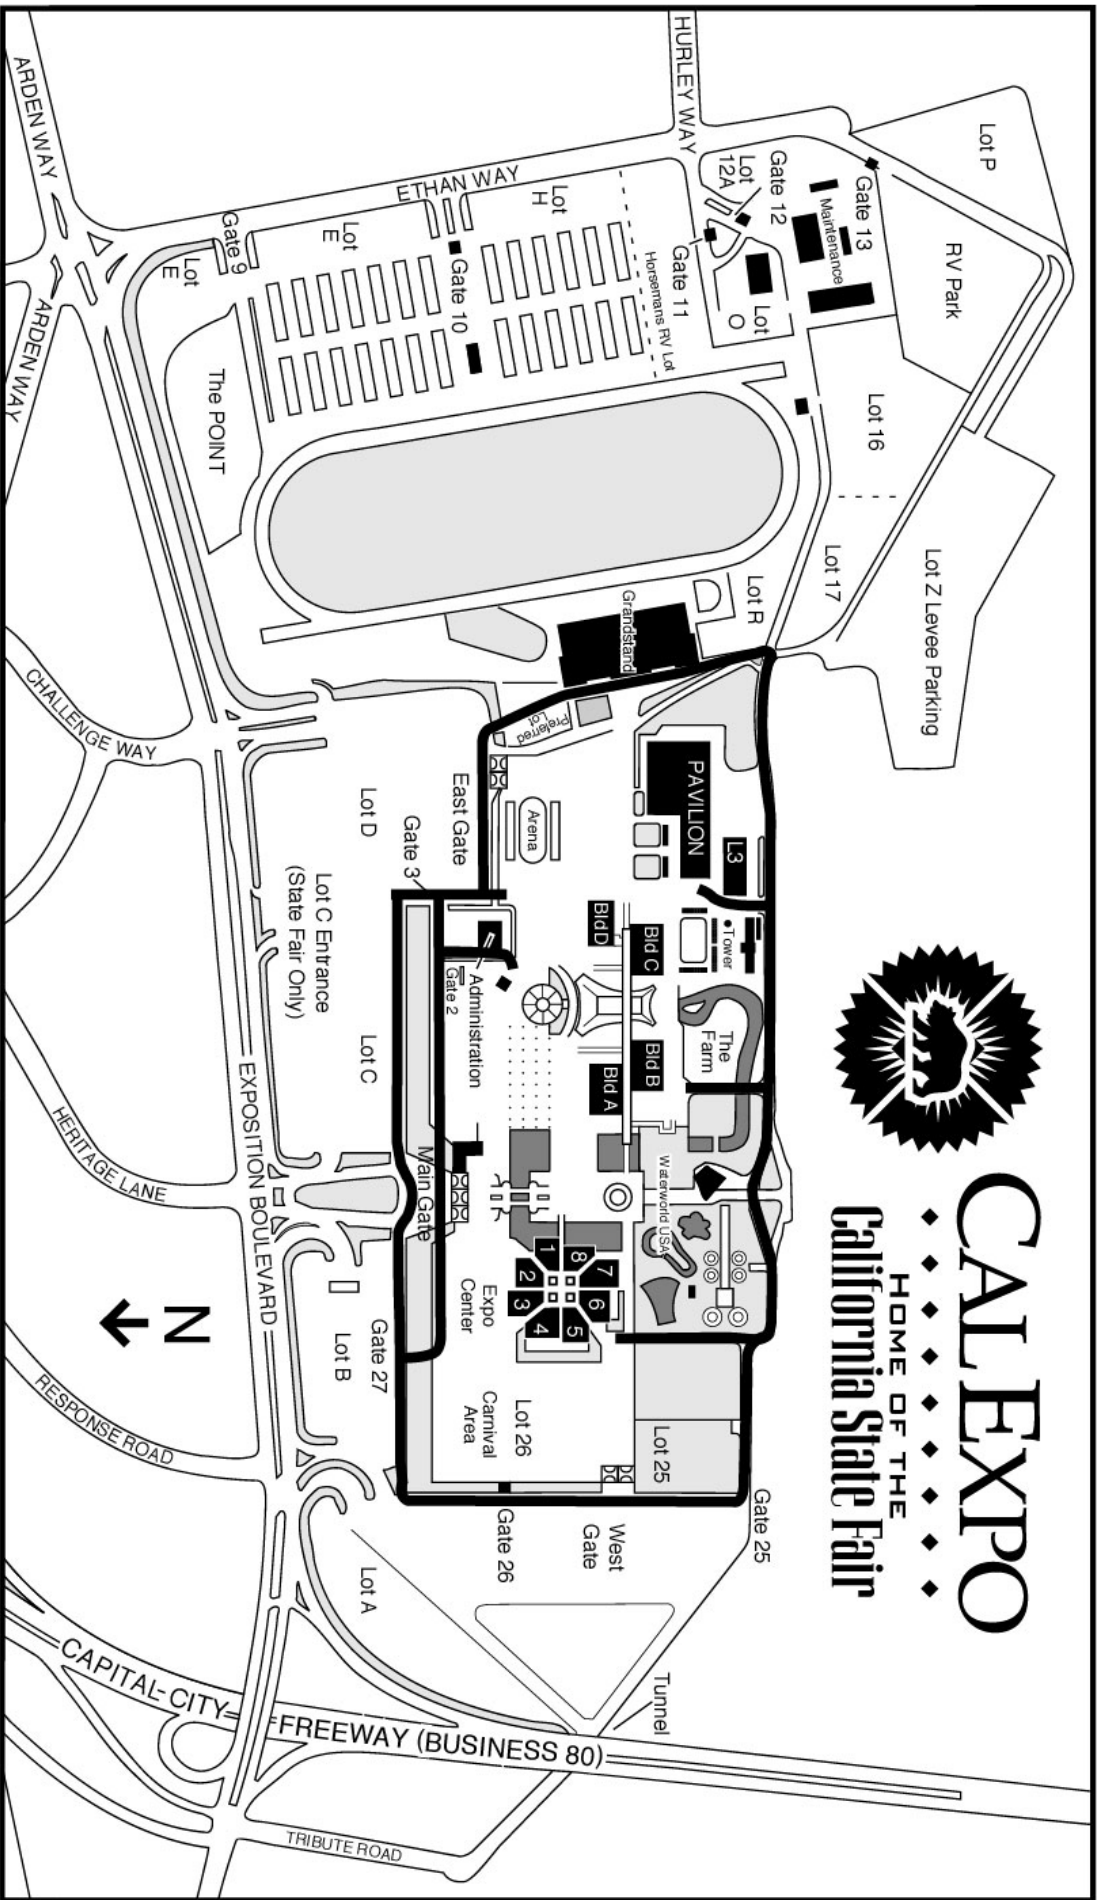

California State Fair
BIG FUN!

Golf Cart Routes

(During Open Hours)

CAL EXPO
HOME OF THE
California State Fair

Revised 2/2002

Gate 27 Open Saturday & Sunday
Race Gate Open Daily

11:00am - 10:00pm
9:00am - 10:00pm