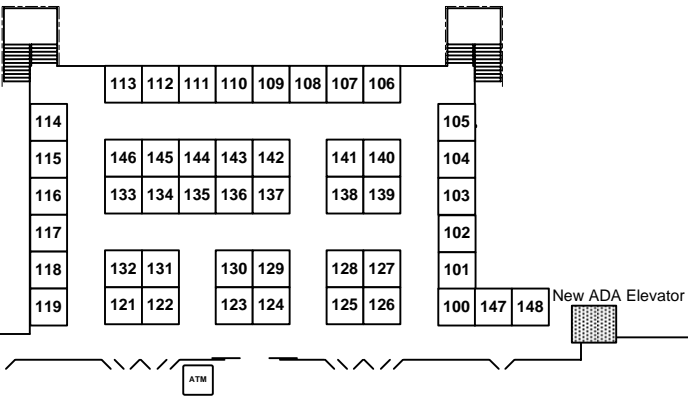

**BUILDING A  
MEZZANINE**

**BUILDING D**

**BUILDING B  
MEZZANINE**

**BUILDING C**

**Booth Sizes**

- #120 6' x 16'
- #200 6' x 16'
- #221 6' x 16'
- #301 14' x 9'
- #518 8' x 10'
- #503 15' x 7'
- All Others 10' x 10'