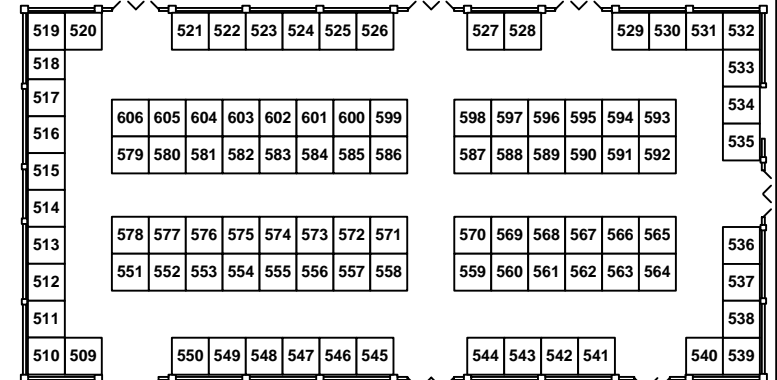

**BUILDING A  
MEZZANINE**

**BUILDING D**

**BUILDING B  
MEZZANINE**

**BUILDING C**

**Booth Sizes**

- #120 6' x 16'
- #200 6' x 16'
- #221 6' x 16'
- #301 14' x 9'
- #518 8' x 10'
- #503 15' x 7'
- All Others 10' x 10'