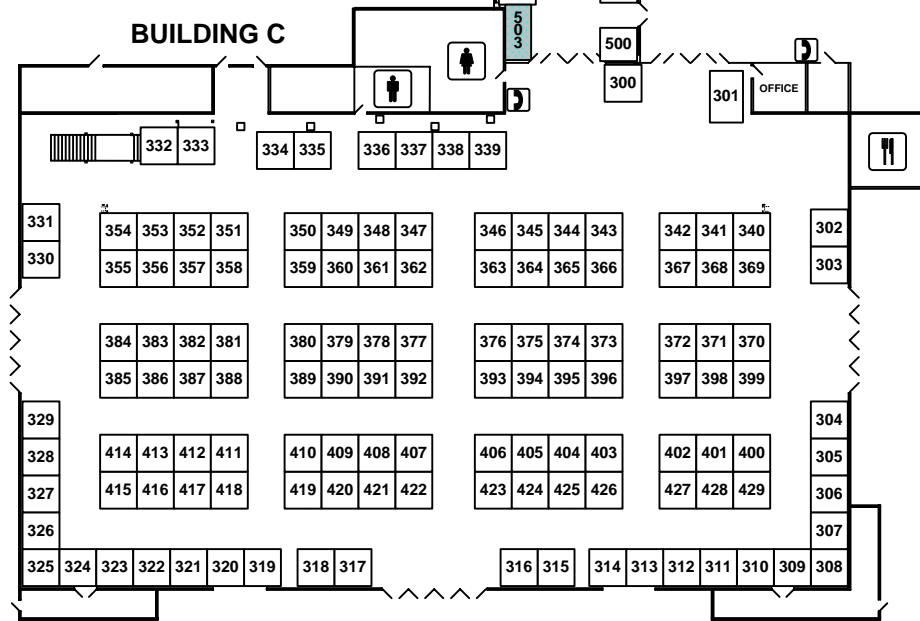

**BUILDING A  
MEZZANINE**

**BUILDING D**

**BUILDING B  
MEZZANINE**

**BUILDING C**

**Booth Sizes**

- #120 6' x 16'
- #200 6' x 16'
- #221 6' x 16'
- #301 14' x 9'
- #518 8' x 10'
- #503 15' x 7'
- All Others 10' x 10'