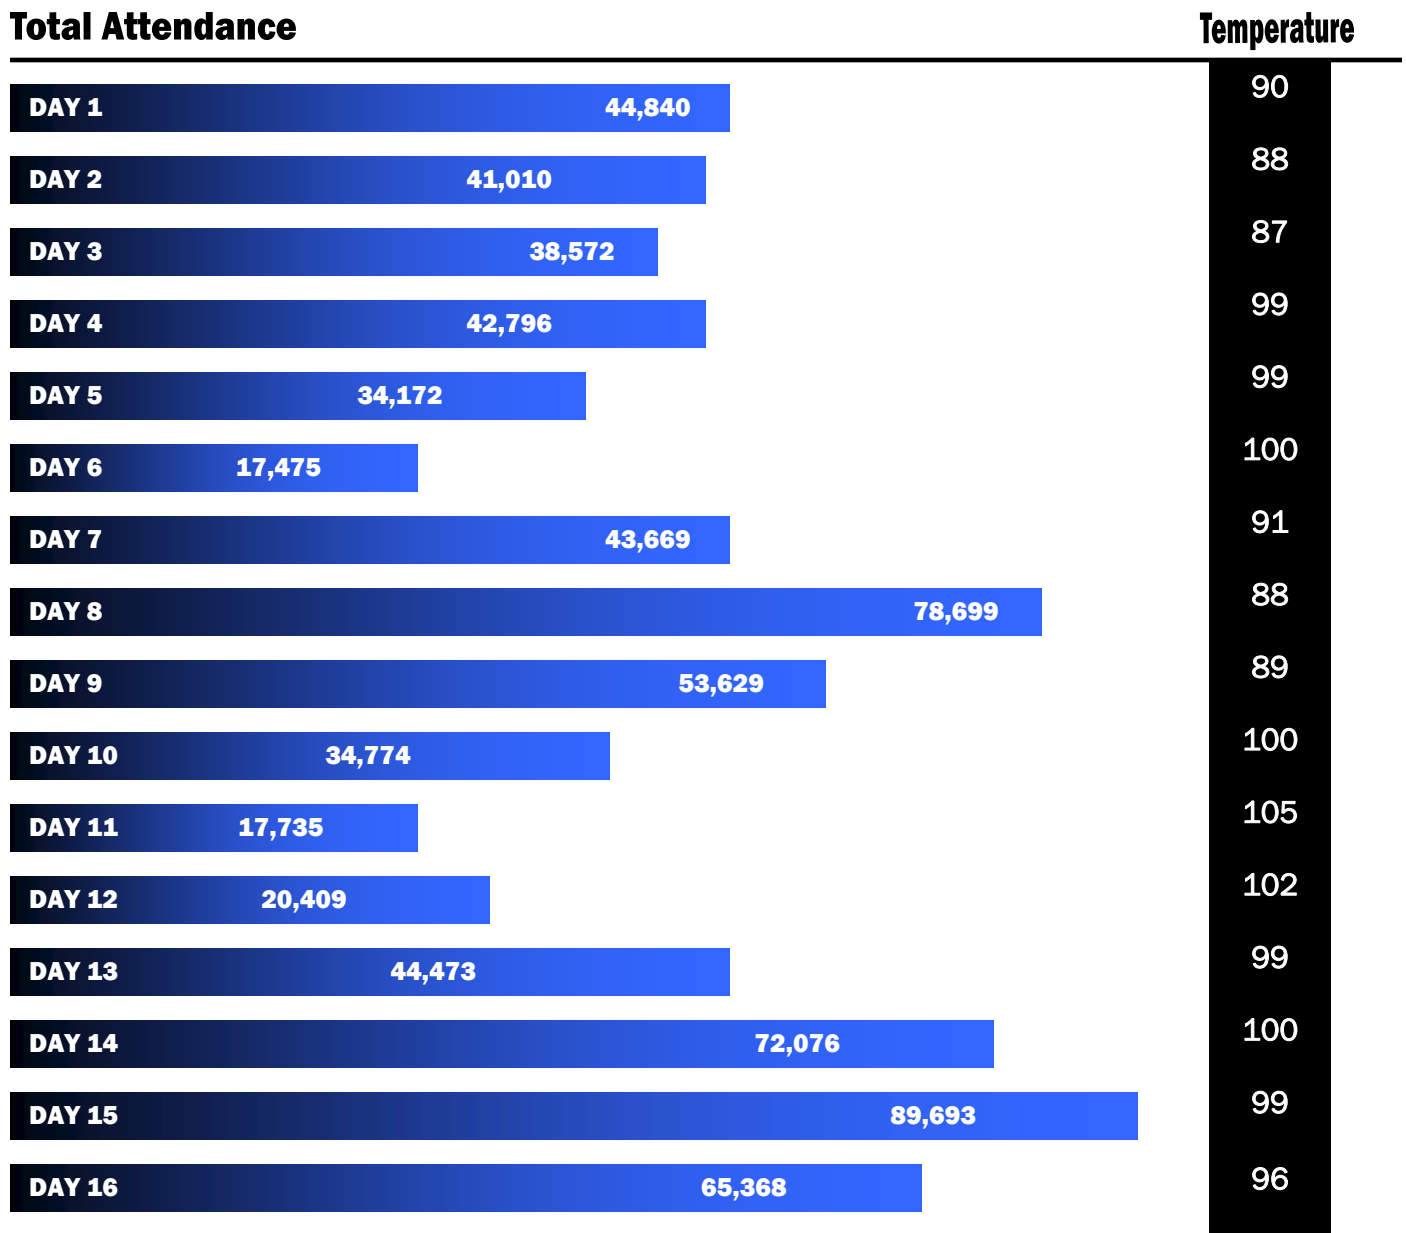

2007 Daily Attendance Figures

Attendance in Thousands 20 30 40 50 60 70 80 90

**Total Attendance for the 2007 California State Fair was:
739,380**

Up 10% per day compared to 2006.