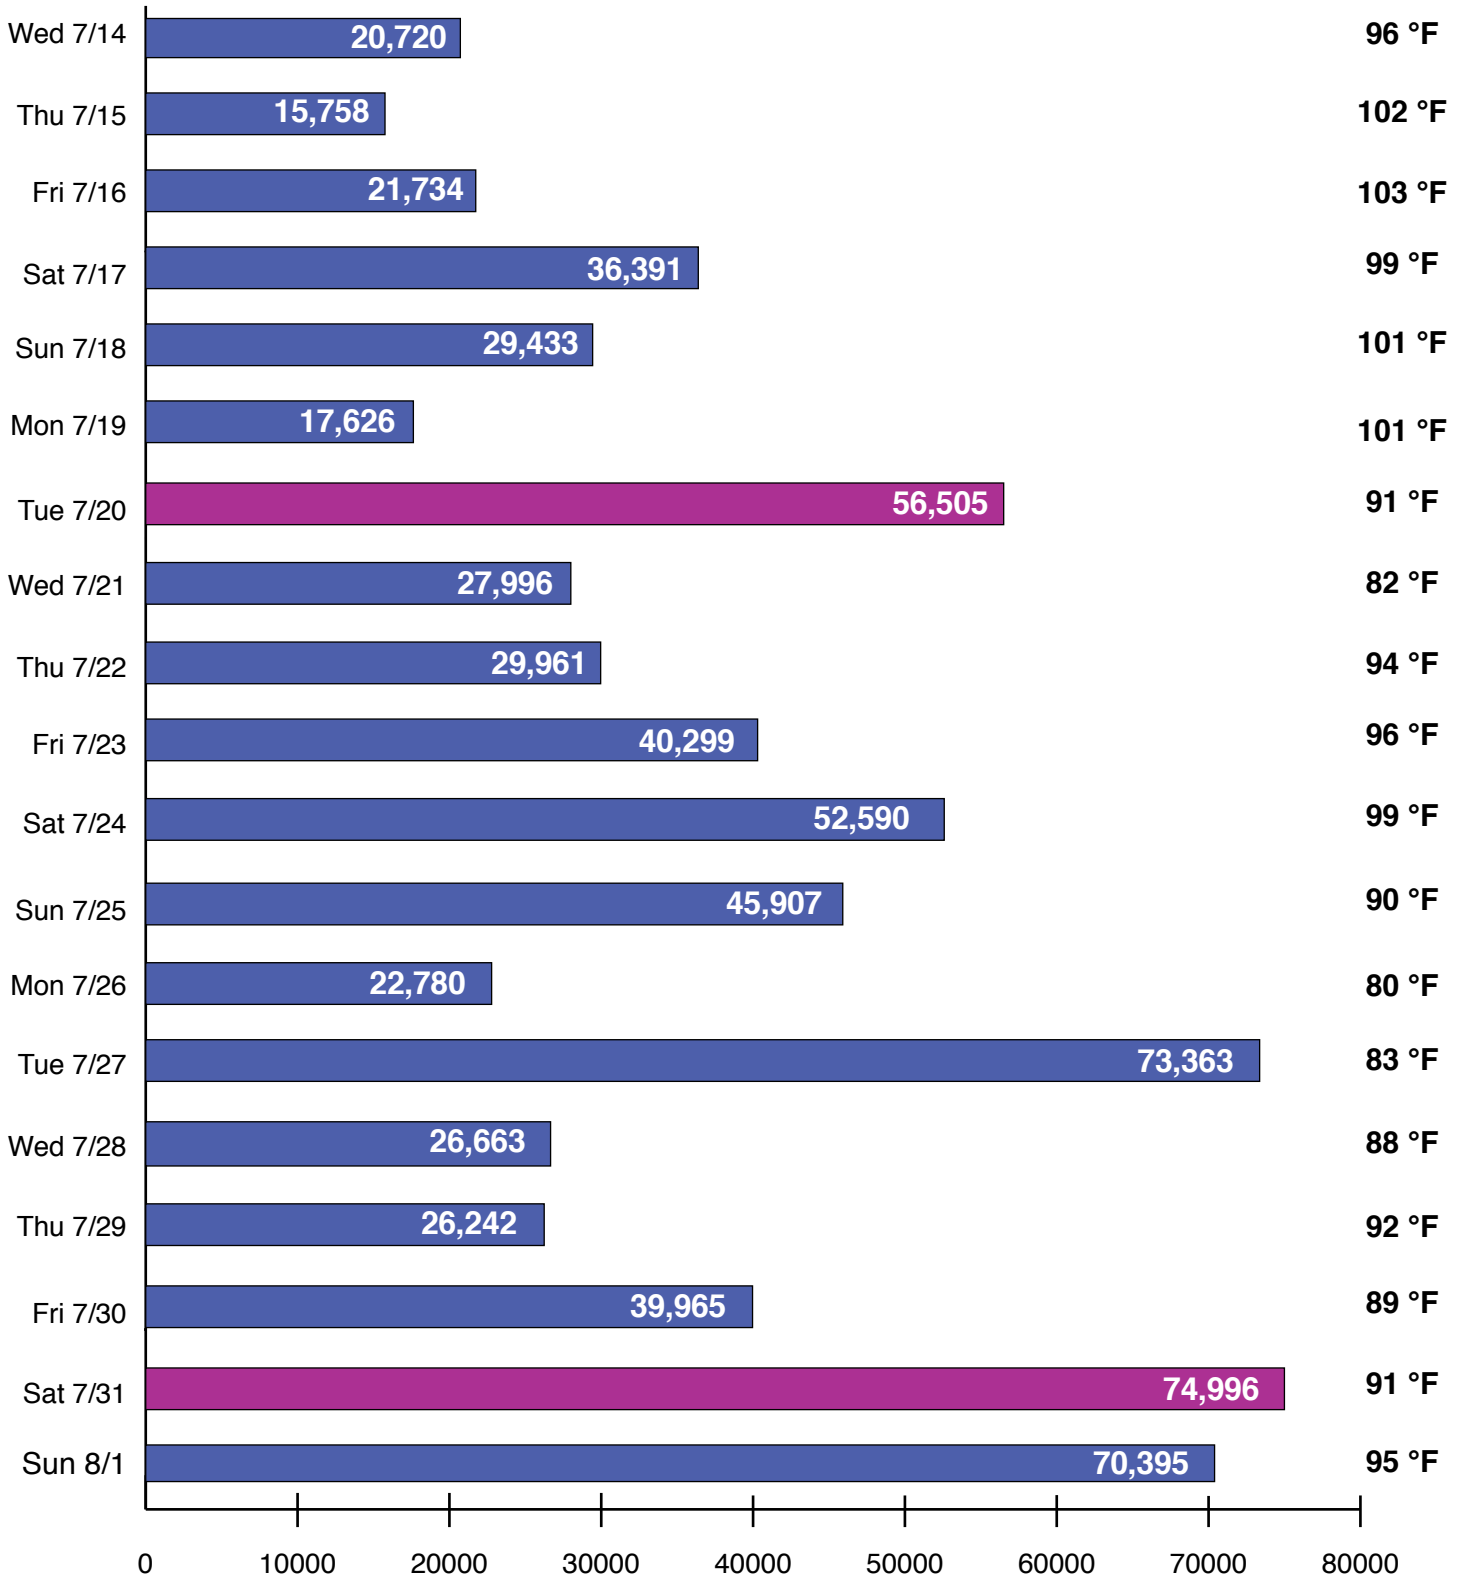

Total Daily Attendance

2010 California State Fair

Additional Notes:

- Attendance for Tuesday, July 20, was a record high for Tuesday attendance.
- Attendance for Saturday, July 31, was highest total attendance for a closing Saturday in last 5 yr.
- Overall attendance for 2010 California State Fair increase by 10.1%.